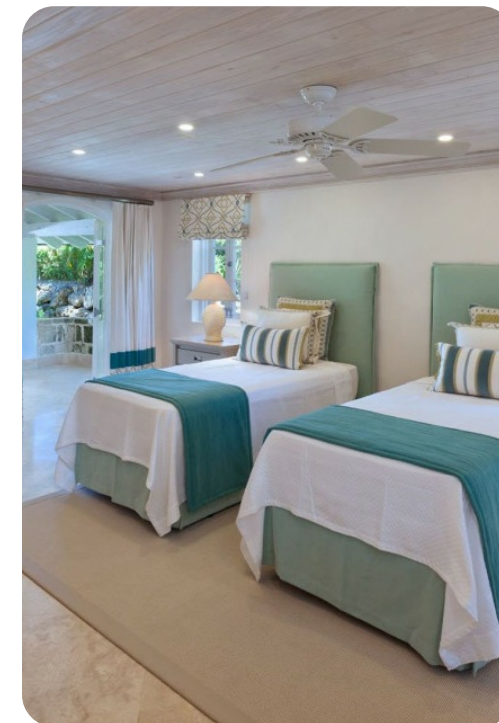

Living Area

- Open-plan living area
- Fully equipped kitchen
- Breakfast bar with seating
- Dining table and chairs
- Tastefully furnished living room with flat-screen TV and comfortable sofas